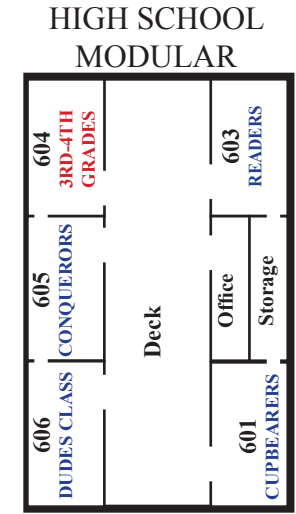

COLOR CODE

- ADULT SUNDAY SCHOOL
- AWANA (WEDNESDAYS)
- CHILDREN'S SUNDAY SCHOOL
- NURSERIES
- POWER HOUR
- RESTROOMS
- YOUTH SUNDAY SCHOOL (JUNIOR & SENIOR HIGH)

X = WELCOME CENTERS

ADULT CLASS TEACHERS

FLORENCE THOMPSON	ROOM 103
JAMES BATTIE	ROOM 110
NATE TORBERSON	ROOM 201
JEFF WOOSLEY	ROOM 203
JENNIFER JEFFERSON	ROOM 211
DON ADAMS	ROOM 601
JONATHAN ANDREWS	ROOM 603
JACK FARMER	ROOM 605
KING/SCHNEPP	ROOM 606
STEVEN WILSON	CHAPEL
DAVE MCMANUS	FELLOWSHIP HALL