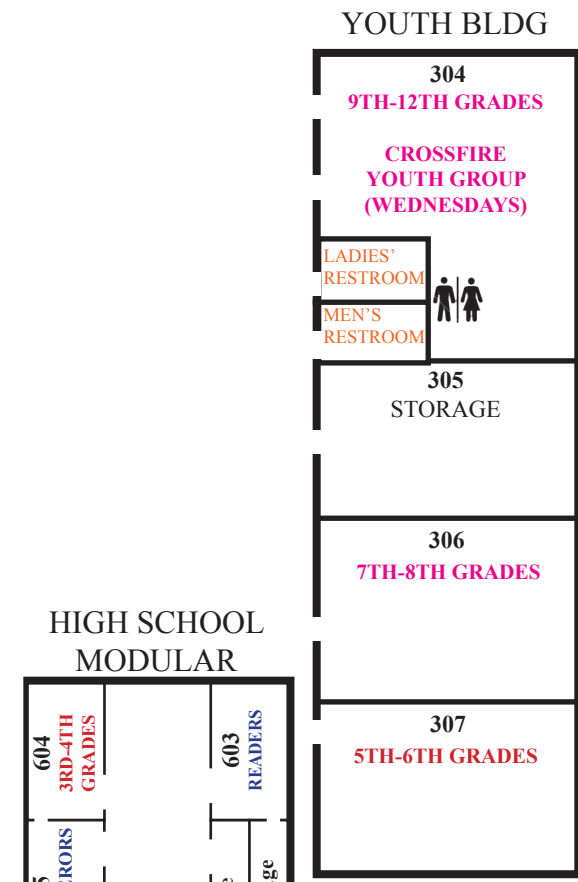

COLOR CODE

- ADULT SUNDAY SCHOOL
- AWANA (WEDNESDAYS)
- CHILDREN'S SUNDAY SCHOOL
- NURSERIES
- POWER HOUR
- RESTROOMS
- YOUTH SUNDAY SCHOOL (JUNIOR & SENIOR HIGH)

X = WELCOME CENTERS

ADULT CLASS TEACHERS

FLORENCE THOMPSON	ROOM 103
JAMES BATTIE	ROOM 110
NATE TORBERSON	ROOM 201
JEFF WOOSLEY	ROOM 203
JENNIFER JEFFERSON	ROOM 211
DON ADAMS	ROOM 601
JONATHAN ANDREWS	ROOM 603
JACK FARMER	ROOM 605
KING/SCHNEPP	ROOM 606
STEVEN WILSON	CHAPEL
DAVE MCMANUS	FELLOWSHIP HALL

BEREAN BAPTIST CHURCH