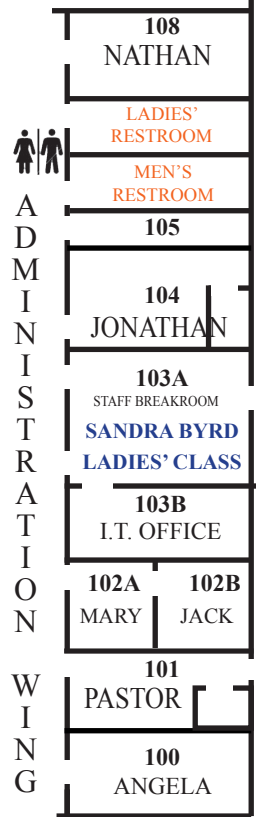

COLOR CODE

- ADULT SUNDAY SCHOOL
- AWANA (WEDNESDAYS)
- CHILDREN'S SUNDAY SCHOOL
- NURSERIES
- POWER HOUR
- RESTROOMS
- YOUTH SUNDAY SCHOOL (JUNIOR & SENIOR HIGH)

X = WELCOME CENTERS

ADULT CLASS TEACHERS

FLORENCE THOMPSON	ROOM 103
JAMES BATTIE	ROOM 110
NATE TORBERSON	ROOM 201
JEFF WOOSLEY	ROOM 203
JENNIFER JEFFERSON	ROOM 211
DON ADAMS	ROOM 601
JONATHAN ANDREWS	ROOM 603
JACK FARMER	ROOM 605
KING/SCHNEPP	ROOM 606
STEVEN WILSON	CHAPEL
DAVE MCMANUS	FELLOWSHIP HALL

BEREAN BAPTIST CHURCH