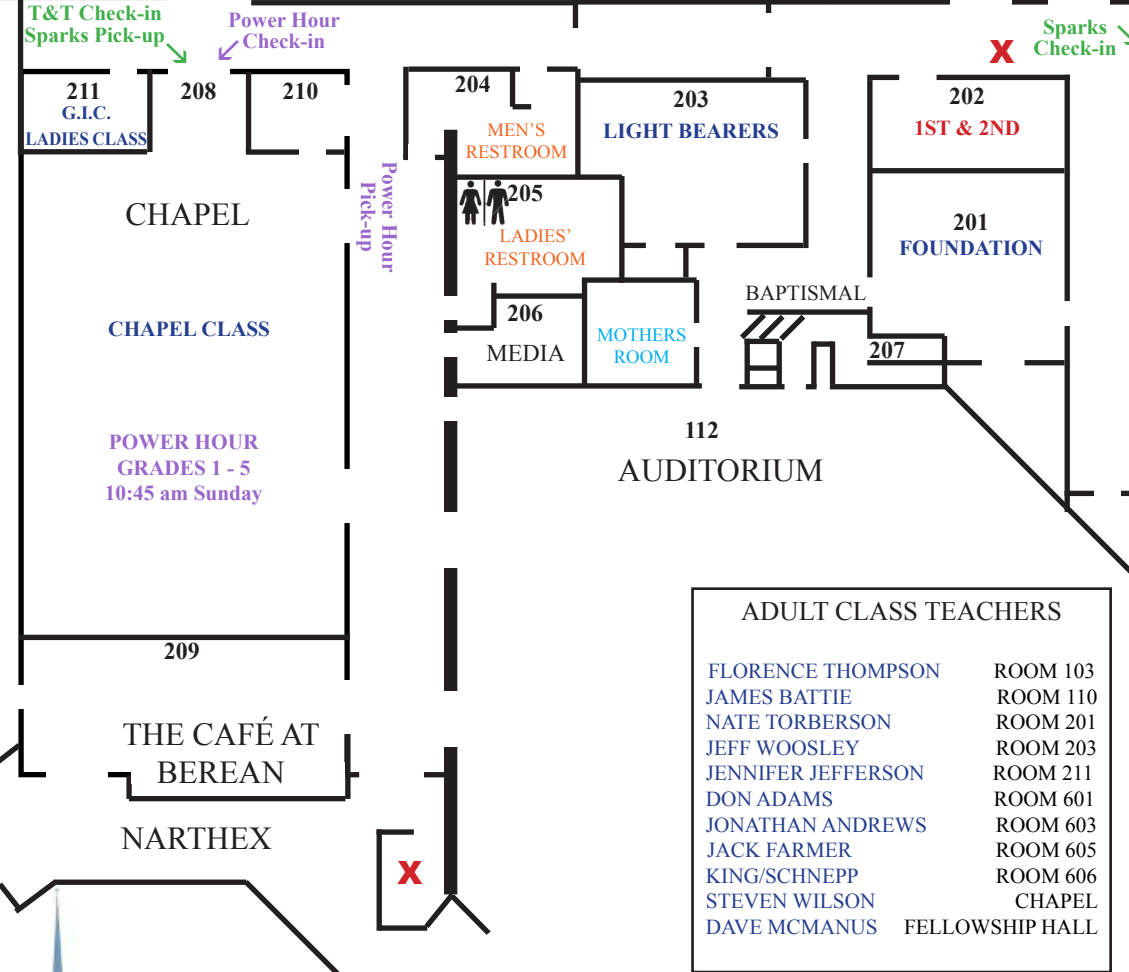

COLOR CODE

- ADULT SUNDAY SCHOOL
- AWANA (WEDNESDAYS)
- CHILDREN'S SUNDAY SCHOOL
- NURSERIES
- POWER HOUR
- RESTROOMS
- YOUTH SUNDAY SCHOOL (JUNIOR & SENIOR HIGH)

X = WELCOME CENTERS

ADULT CLASS TEACHERS

FLORENCE THOMPSON	ROOM 103
JAMES BATTIE	ROOM 110
NATE TORBERSON	ROOM 201
JEFF WOOSLEY	ROOM 203
JENNIFER JEFFERSON	ROOM 211
DON ADAMS	ROOM 601
JONATHAN ANDREWS	ROOM 603
JACK FARMER	ROOM 605
KING/SCHNEPP	ROOM 606
STEVEN WILSON	CHAPEL
DAVE MCMANUS	FELLOWSHIP HALL

BEREAN BAPTIST CHURCH