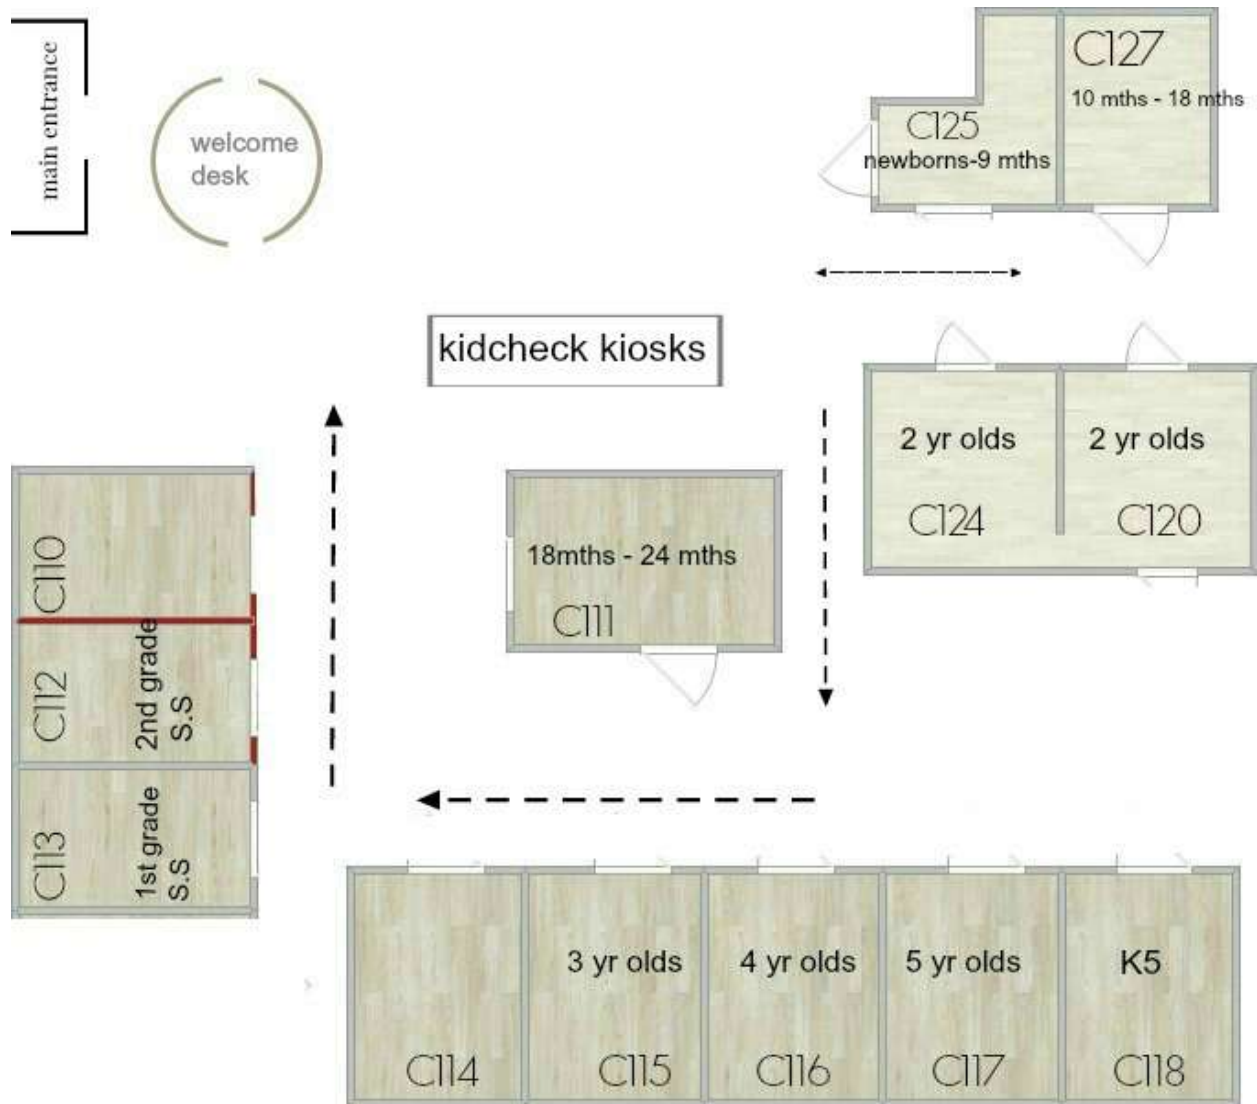

# 1<sup>st</sup> Floor

- Use the Check-in desks to check your child in using KidCheck
- All children (newborn- 6<sup>th</sup> grade) must have a KidCheck sitcker
- Present KidCheck Guardian tag at pick-up (newborn-6<sup>th</sup> grade)
- First and second grade children will be downstairs for Sunday School and Awana
- Children's Church (1<sup>st</sup>-5<sup>th</sup> grade) will continue to be held in the chapel for PowerHour

# 2<sup>nd</sup> Floor

- Use the Check-in desks to check your child in using KidCheck
- All children (newborn- 6<sup>th</sup> grade) must have a KidCheck sticker
- Present KidCheck Guardian tag at pick-up (newborn-6<sup>th</sup> grade)
- 3<sup>rd</sup>-6<sup>th</sup> grade children will be upstairs for Sunday School and Awana
- Children's Church (1<sup>st</sup>-5<sup>th</sup> grade) will continue to be held in the chapel for PowerHour