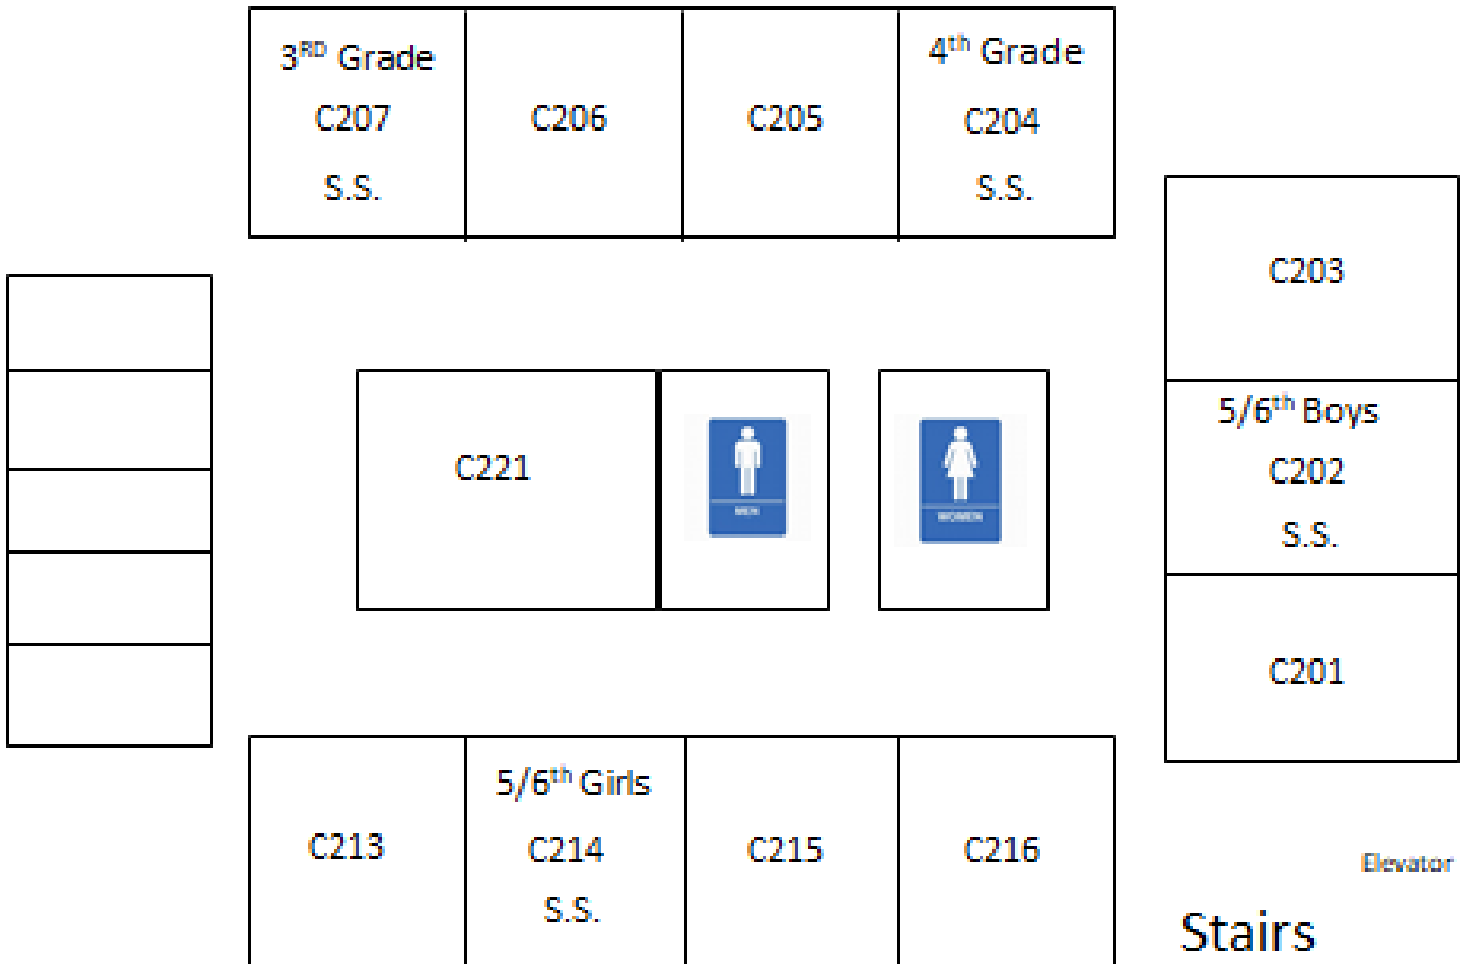

# 1<sup>st</sup> Floor

- Use the Check-in desks to check your child in using KidCheck
- All children (newborn- 6<sup>th</sup> grade) must have a KidCheck sitcker
- Present KidCheck Guardian tag at pick-up (newborn-6<sup>th</sup> grade)
- First and second grade children will be downstairs for Sunday School and Awana
- Children's Church (1<sup>st</sup>-5<sup>th</sup> grade) will continue to be held in the chapel for PowerHour

# 2<sup>nd</sup> Floor

- Use the Check-in desks to check your child in using KidCheck
- All children (newborn- 6<sup>th</sup> grade) must have a KidCheck sticker
- Present KidCheck Guardian tag at pick-up (newborn-6<sup>th</sup> grade)
- 3<sup>rd</sup>-6<sup>th</sup> grade children will be upstairs for Sunday School and Awana
- Children's Church (1<sup>st</sup>-5<sup>th</sup> grade) will continue to be held in the chapel for PowerHour